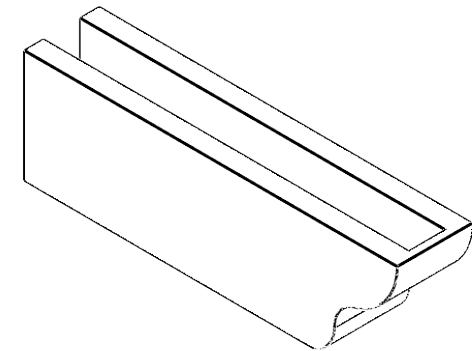

ITEM NUMBER: RFTURO040X06000X20000X006GRN00RCPR

4"W X 6"H X 20"L TIMBERTHANE ROUGH CEDAR GREENSBORO FAUX WOOD OPEN RAFTER TAIL, 6"L END, PRIMED TAN

SIDE PROFILE

FRONT PROFILE

ISOMETRIC

GENERATED DATE : 03/02/2023

EKENA MILLWORK
2300 WEST MAIN ST.
CLARKSVILLE, TX 75426
TOLL FREE: 866-607-0453
WWW.EKENAMILLWORK.COM

NOTES

1. INSTALLATION TO BE COMPLETED IN ACCORDANCE WITH MANUFACTURER'S SPECIFICATIONS.
2. DRAWING MAY NOT BE TO SCALE
3. THIS DRAWING IS INTENDED FOR DESIGN AND PLANNING PURPOSES ONLY.
4. ALL INFORMATION CONTAINED HEREIN WAS CURRENT AT THE TIME OF DEVELOPMENT BUT MUST BE REVIEWED AND APPROVED BY THE PRODUCT MANUFACTURER TO BE CONSIDERED ACCURATE.
5. TIMBERTHANE ARCHITECTURAL PRODUCTS ARE MADE FROM HIGH DENSITY URETHANE AND COME FACTORY PRIMED