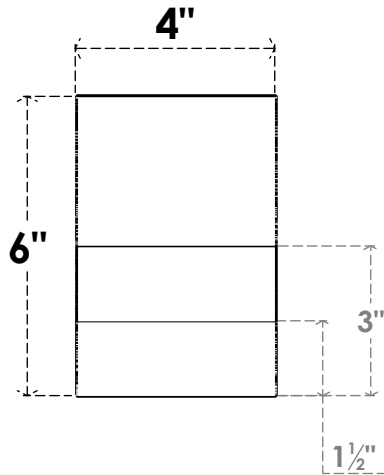

ITEM NUMBER: RFTURO040X06000X20000X006GRN00RCPR

4"W X 6"H X 20"L TIMBERTHANE ROUGH CEDAR GREENSBORO FAUX WOOD OPEN RAFTER TAIL, 6"L END, PRIMED TAN

SIDE PROFILE

FRONT PROFILE

ISOMETRIC

GENERATED DATE : 03/02/2023