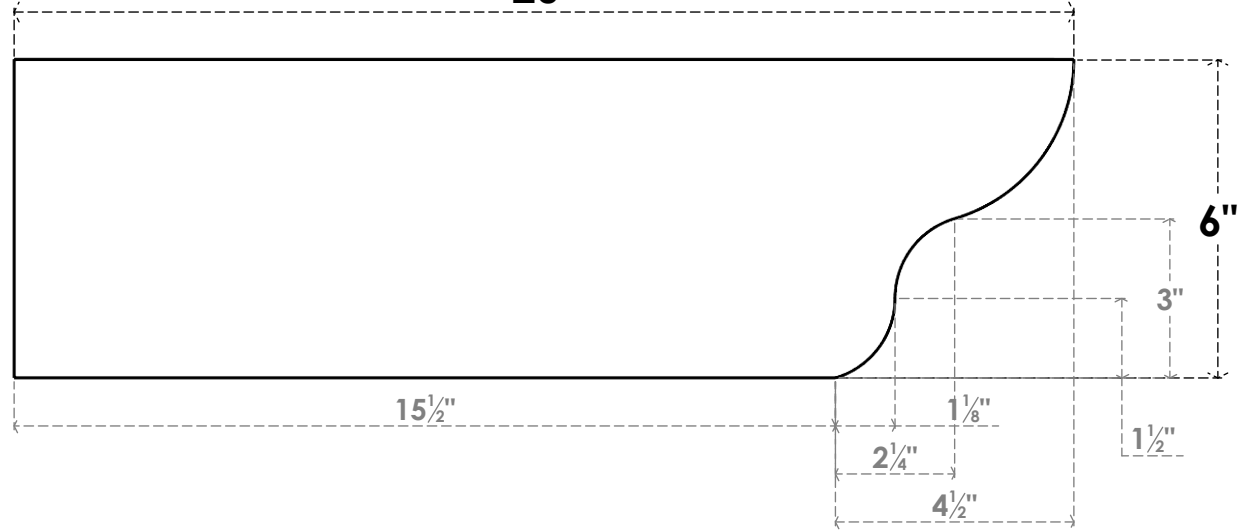

ITEM NUMBER: RFTURO040X06000X20000X006GRN00RCPR

4"W X 6"H X 20"L TIMBERTHANE ROUGH CEDAR GREENSBORO FAUX WOOD OPEN RAFTER TAIL, 6"L END, PRIMED TAN

SIDE PROFILE

FRONT PROFILE

ISOMETRIC

GENERATED DATE : 03/02/2023